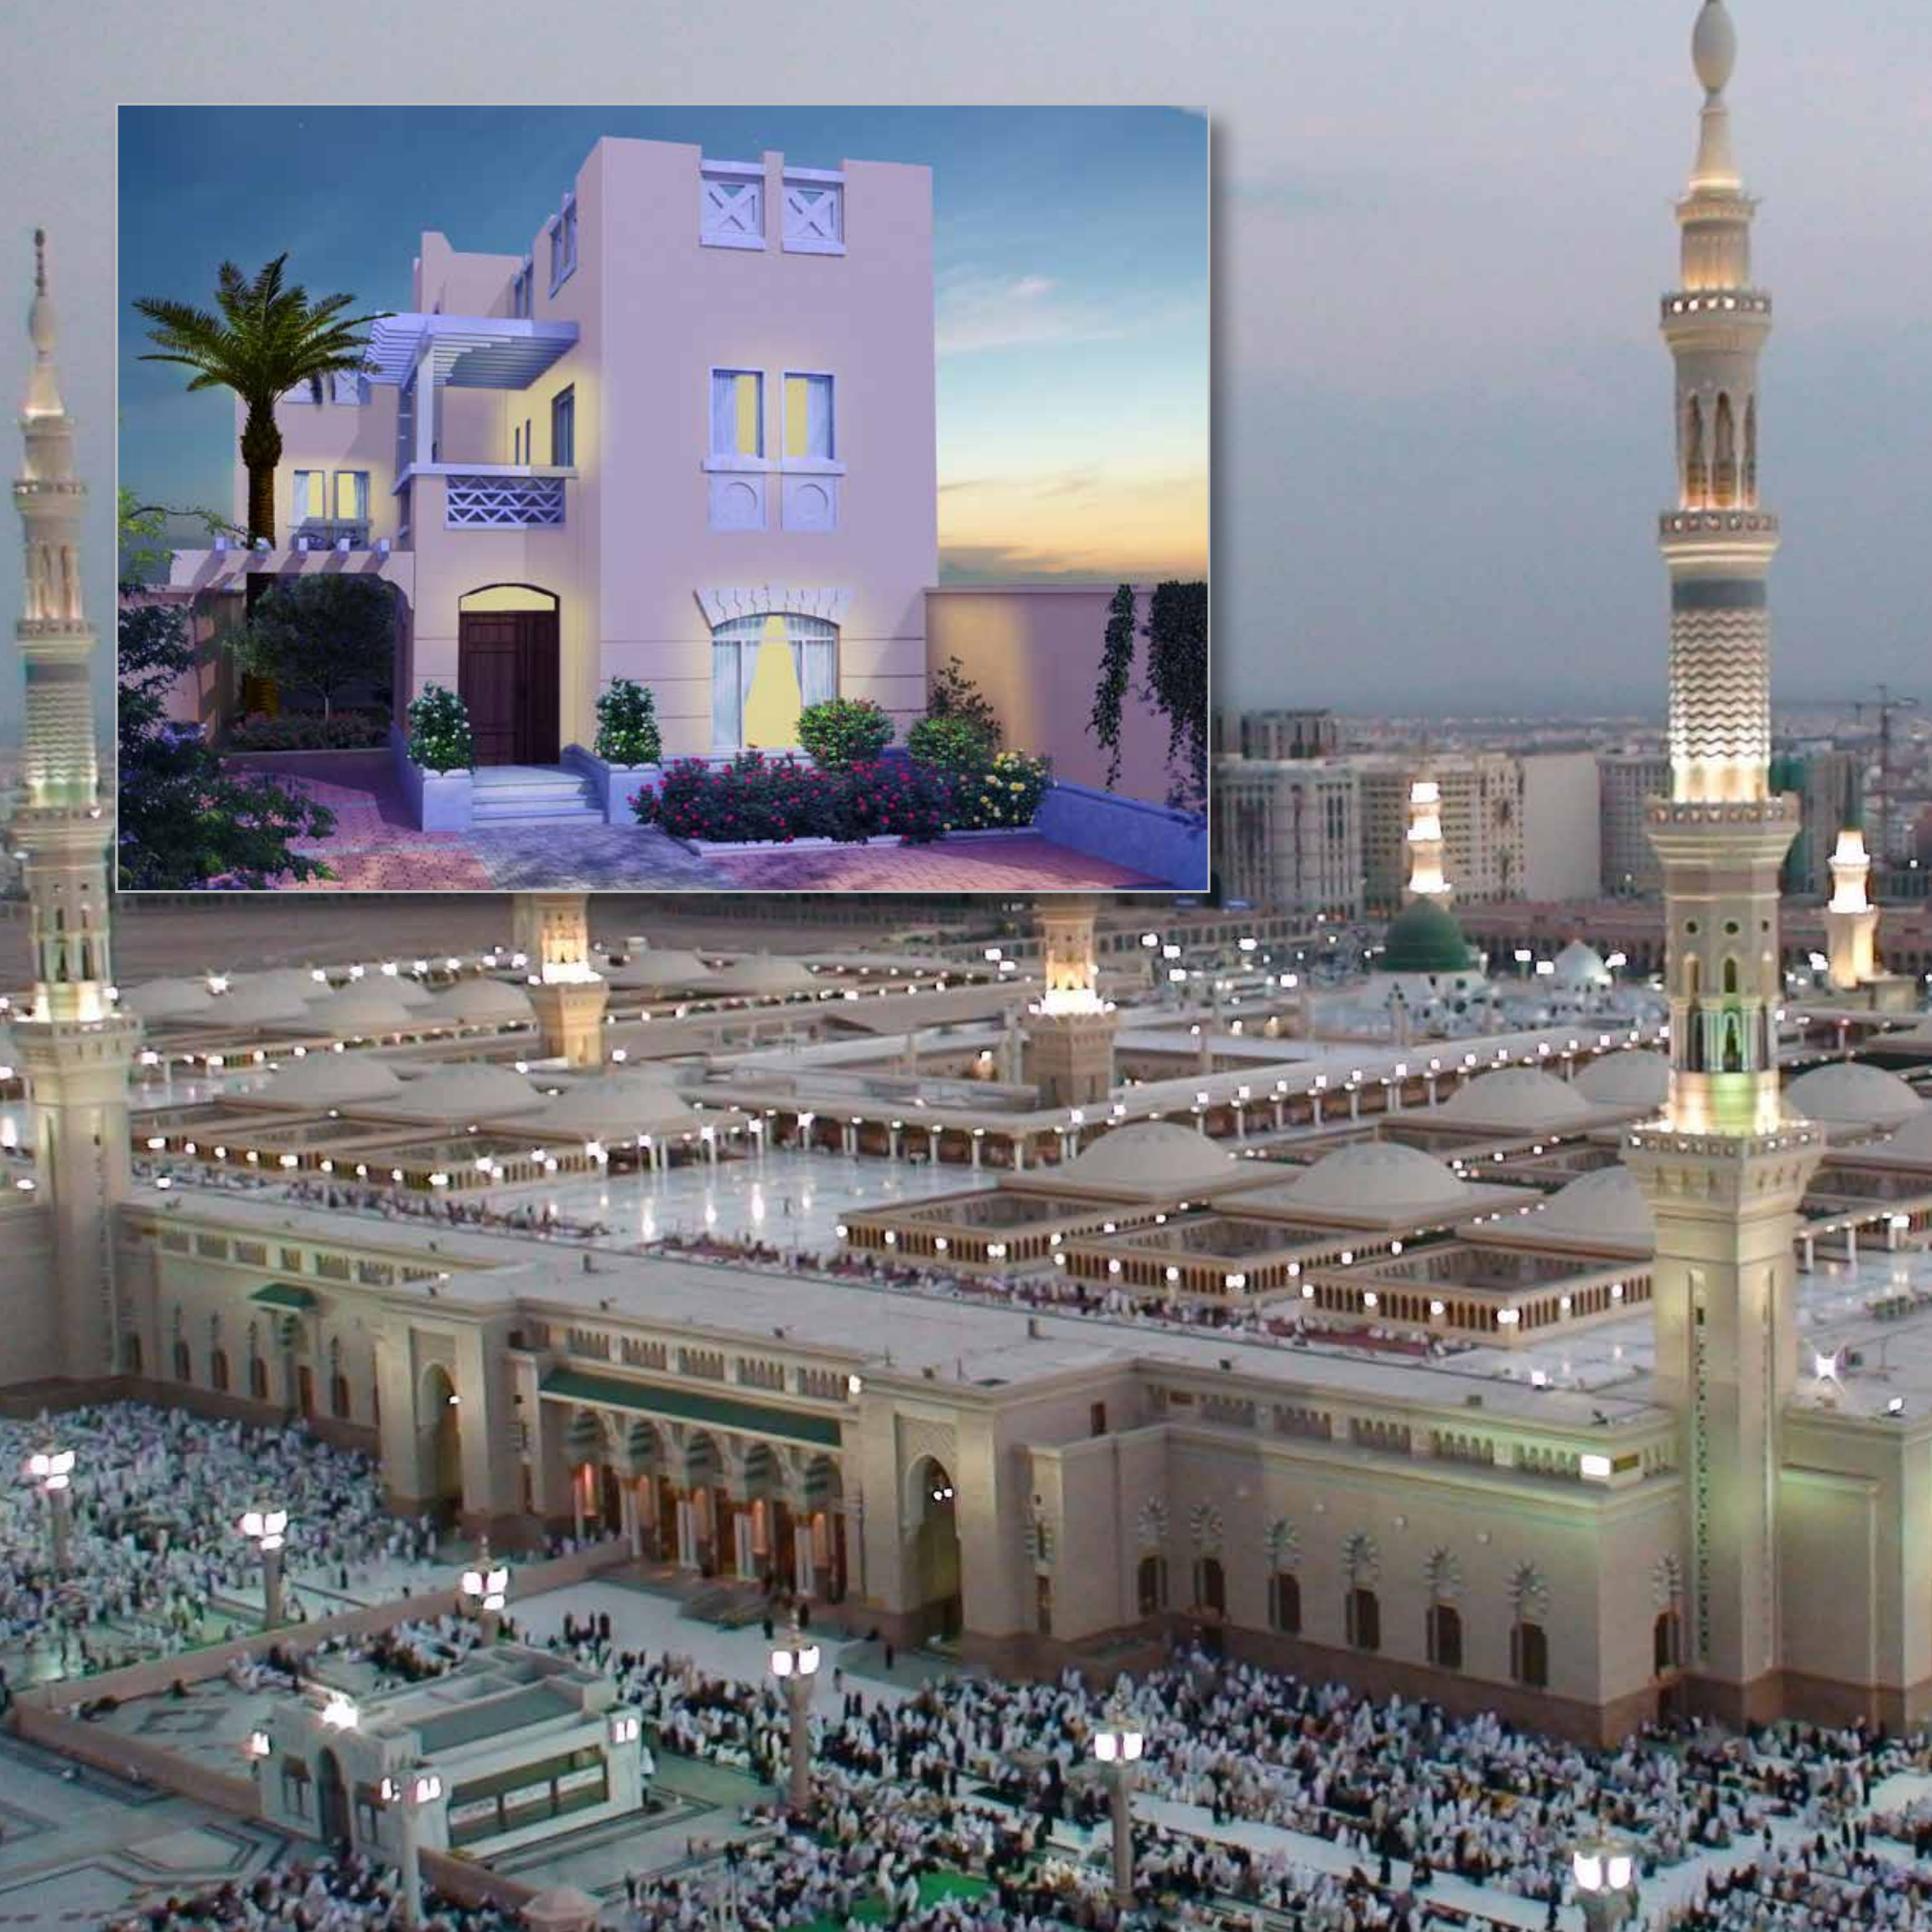

Within the boundry of the Prophet's Mosque, Dar Al-Arkan developed Naeem el Jewar project featuring vast ambiances and first-class services that offer comfort and luxury life to the residents.

يقترن قرب نعيم الجوار بالمسجد النبوي الشريف بسهولة الوصول إلى مسجد قباء وممشى درب السنة والجامعات والمؤسسات الحكومية ومراكز التسوق.

The proximity of Naeem el Jwar to the Prophet's Mosque is coupled with easy access to Masjid Quba, Darb Al Sunah Walkway, universities, government entities, and shopping malls.

دار السلام

نعيم الجوار
Naeem el Jwar